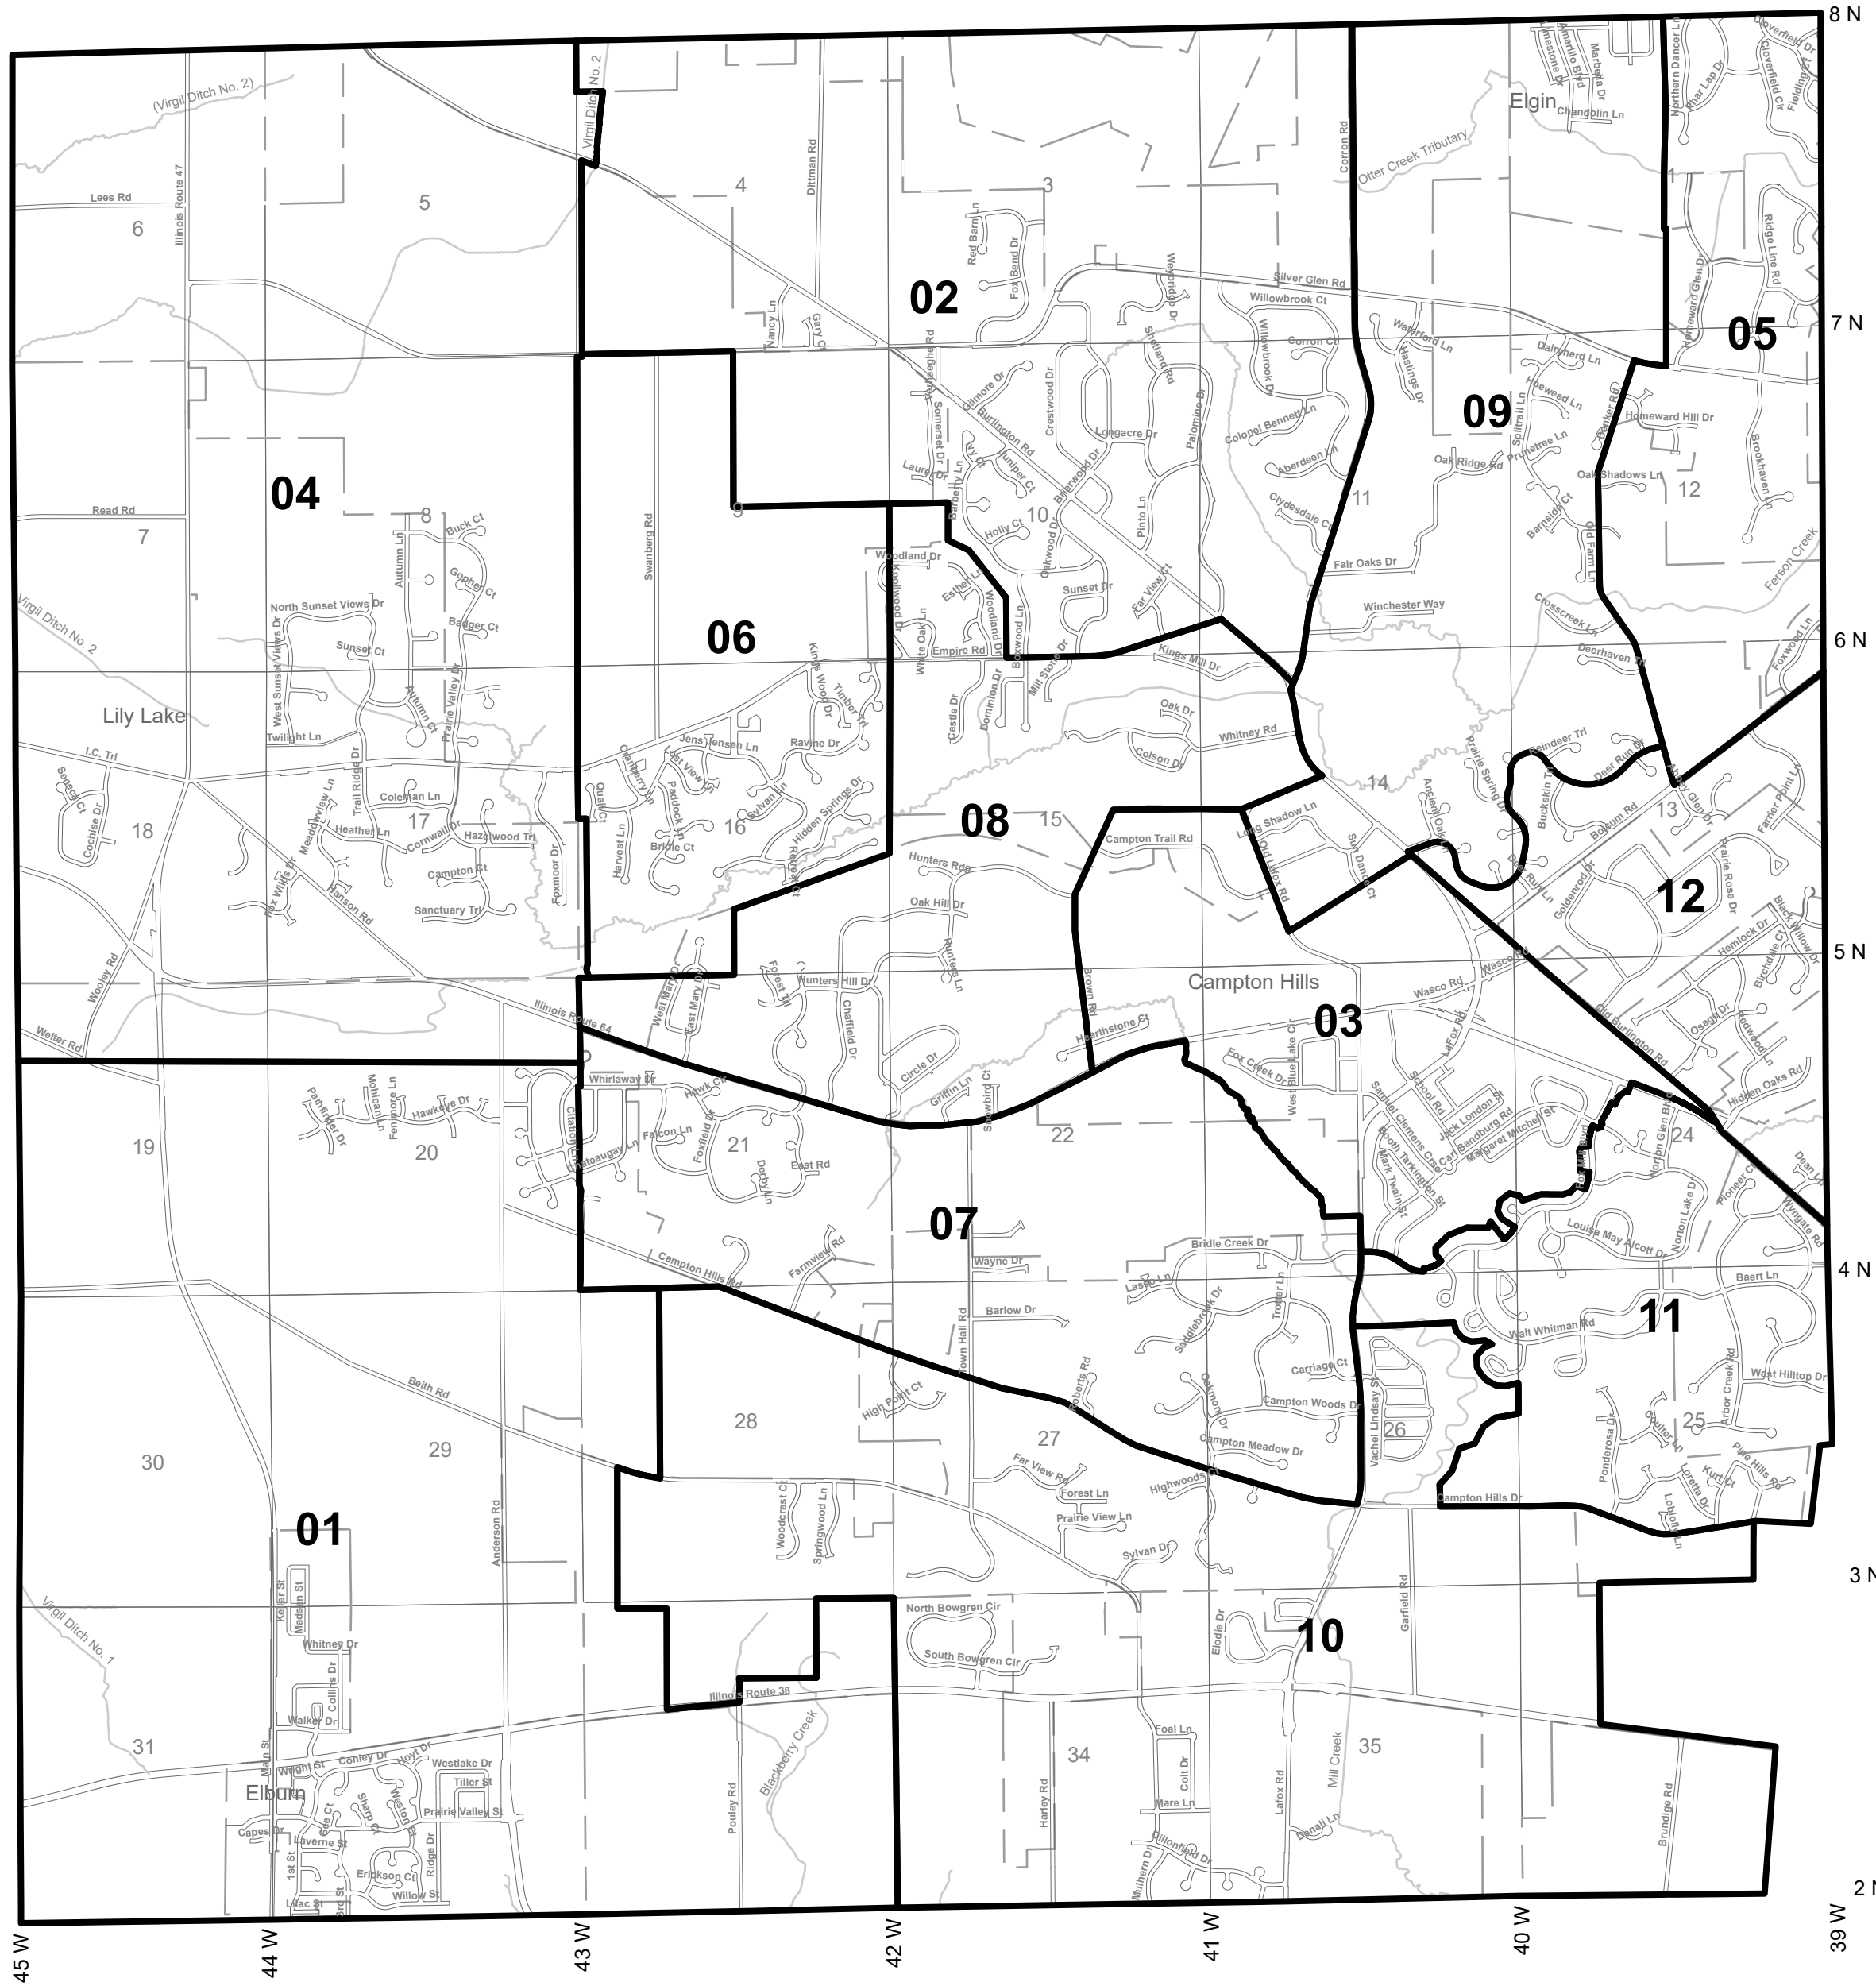

CAMPTON

W . 1/2

E . 1/2

CAMPTON

Township Precinct Map

Issued by:

John A. Cunningham

Kane County Clerk
Geneva, Illinois 60134

January 2022

 Precinct Boundary Lines

Precinct	Congress	State Senate	State Representative	County Board
Campton 1	11	33	65	18
Campton 2	11	33	65	15
Campton 3	11	33	65	15
Campton 4	11	33	65	18
Campton 5	11	33	65	14
Campton 6	11	33	65	15
Campton 7	11	33	65	15
Campton 8	11	33	65	15
Campton 9	11	33	65	15
Campton 10	11	33	65	15
Campton 11	11	33	65	13
Campton 11	11	33	65	15
Campton 12	11	33	65	15

Scale