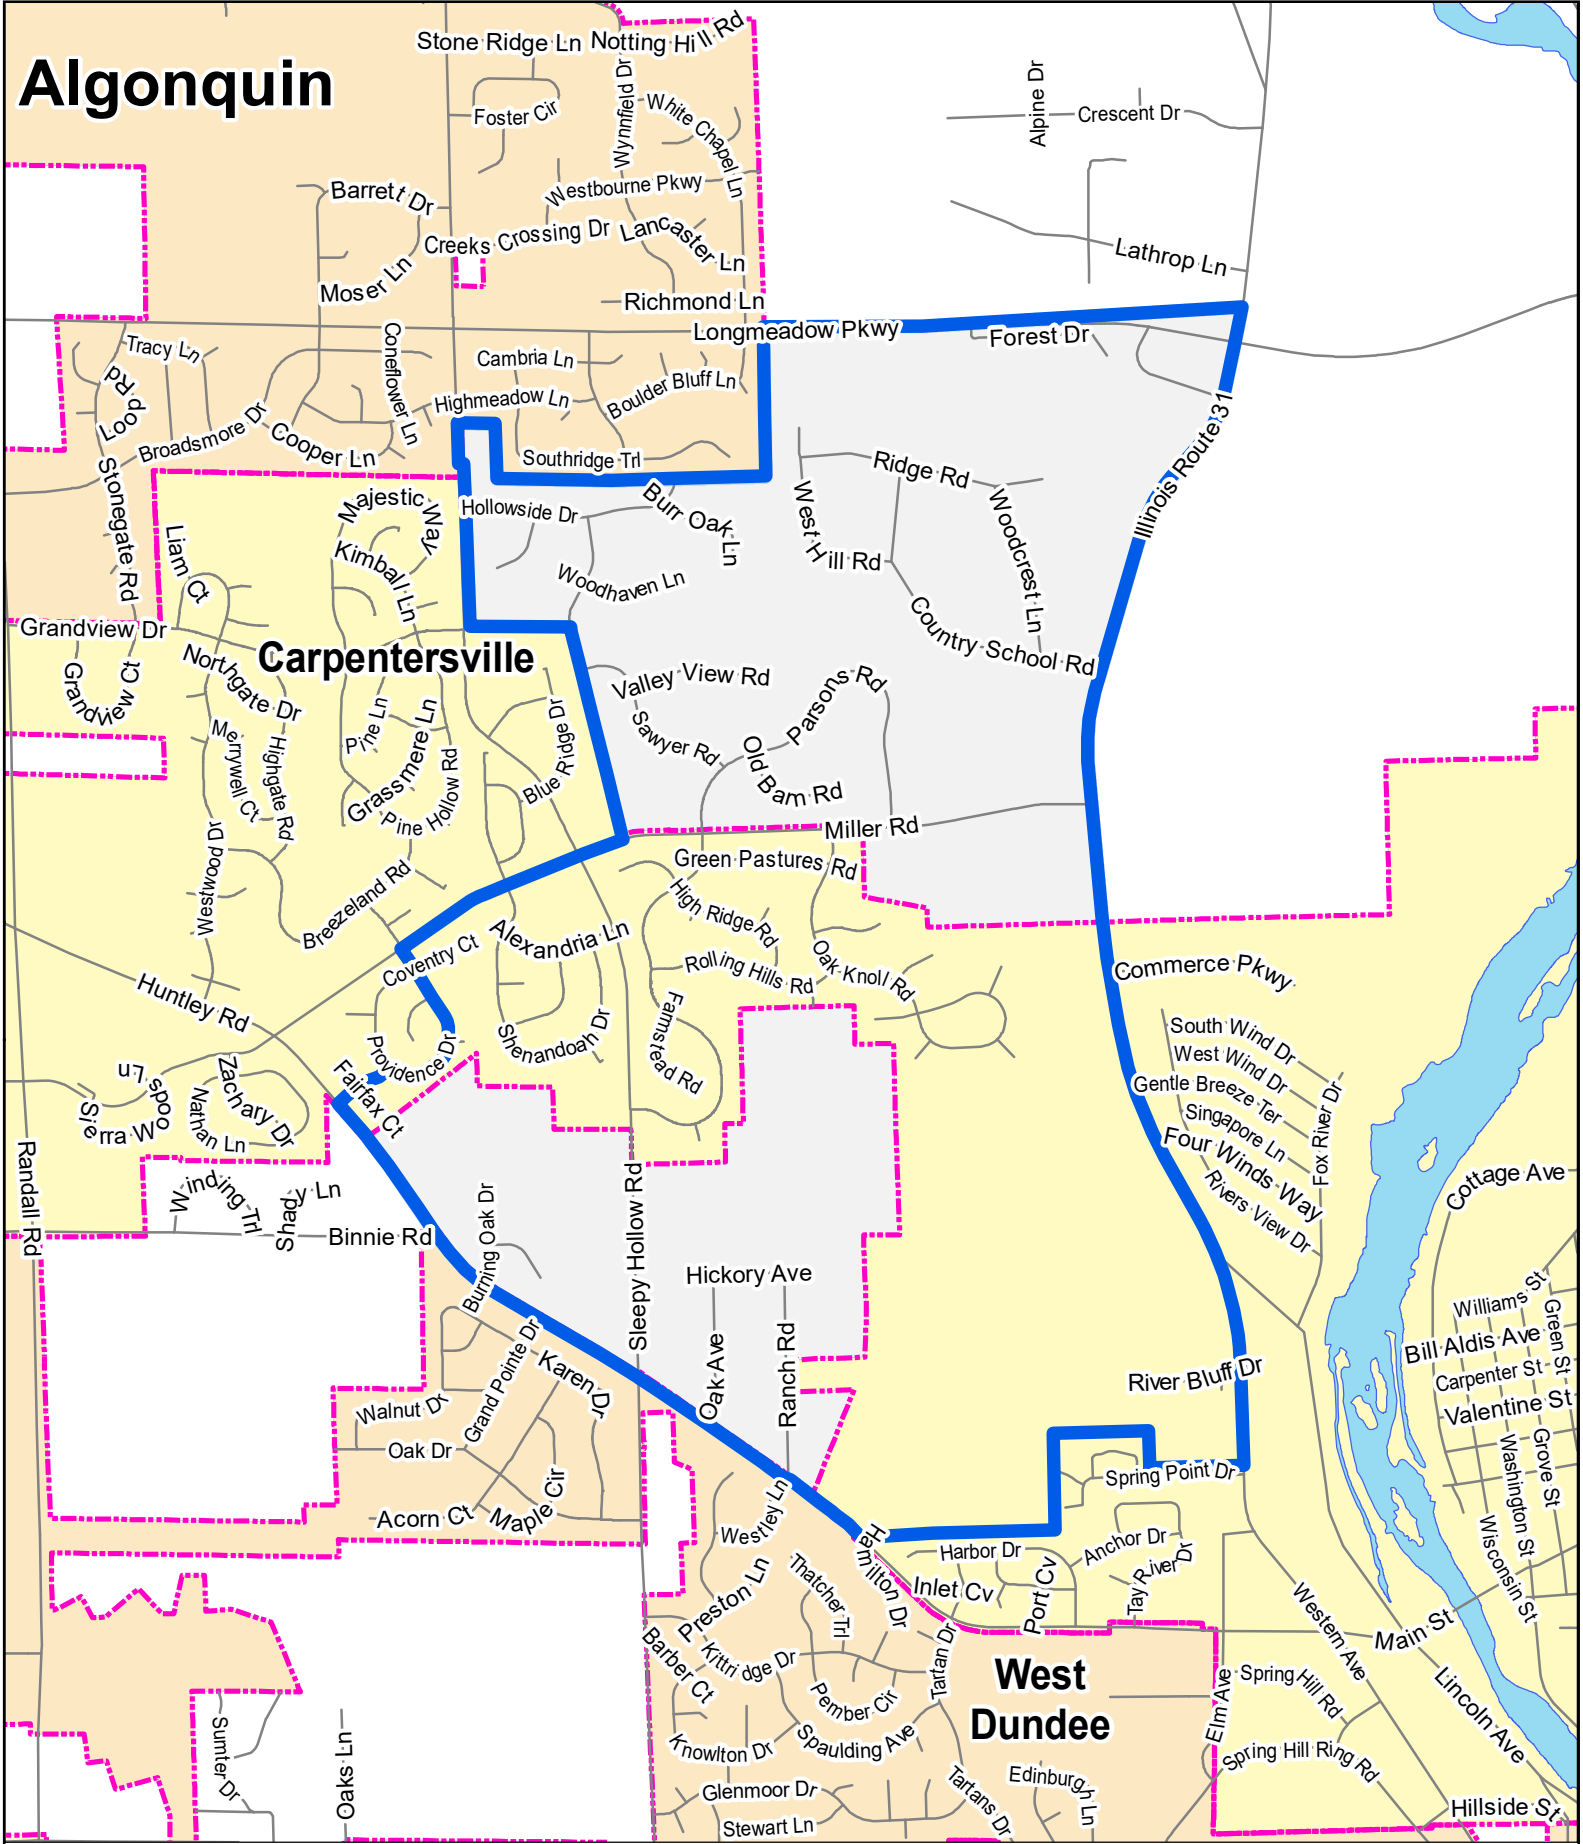

Algonquin

Carpentersville

West Dundee

 Kane County GIS-Technologies

 GIS-Technologies

 715 Soaring Ave.

 Geneva, IL 60134

 Voice: (630) 208-8655

 Fax: (630) 208-8659

 gis@co.kane.il.us

 Map Projection: Transverse Mercator

 State Plane - Illinois East, NAD 1983

 01/19/2022 njk

-  Railroads
-  Precincts
-  Municipalities
-  Fox River

Precinct - DU18
 Kane County, Illinois
 County Clerk

The precinct information represented here is based upon information collected by the County Clerk.
 The County Clerk's Elections office has not verified the content or accuracy of this map and is the final authority on determining a parcel's precinct.

This map does not represent a survey. No accuracy is assumed for the data delineated herein, either expressed or implied by Kane County or its employees.
 This map is compiled from official records, including plats, surveys, recorded deeds, and contracts, and only contains information required for local government purposes.
 See the recorded documents for more detailed legal information.